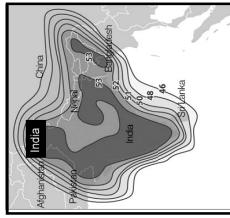

FREQ/POL	CHANNEL	SR	FEC	FREE / SCRAM	NOTES
4040H	Zee Network, Zee Picchar, Zee Thirai, Zee Sarthak	7500	3/4	MPEG 4 FTA	Wide Beam
4064 H	LAMHAS:Bansal News, Naxatra News, Mantavya 24x7 News, MoviePlus, Munsif TV, Balle Balle, Sharnam TV, News Bartaman 24x7, Peace of Mind TV, Gangaur TV, GS TV (India), M Tunes +, ILove, Aitrangli, Tejnzeb TV, Santivani Channel Sun 18 Media Services: News 18 UP & Uttarakhand, TopperTV(scr), News18 Gujarati, News18 Bengali, News18 Kannada, News18 Punjab Haryana & HP	13230	3/4	FTA	India C Beam
4071 H	Tarung TV, Tarang Music, Odisha TV, Prarthana TV, Alankar TV	7200	3/4	FTA / Irdeto	India C Beam
4073 V	Surya Samachar	9600	3/4	MPEG-4/SD	India C Beam
4077 H	Zee Hindustan, Zee 24 Ghanita, Zee 24 Taas, Zee Delhi NCR Haryana, Zee Bihar Jharkhand	4800	3/4	Mpeg 4 FTA	ECC
4090 H	BBS TV, BBS Channel 2, BBS Radio 1, Kuzoo FM 705	7500	7/8	FTA / Conax	India C Beam
4100 H	Manorama News: Manorama News Central, Manorama News North, Mazhavil Manorama HD, Mazhavil Manorama	4750	3/4	MPEG 4 / FTA	India C Beam
4114 H	BAG Network 24: News 24, E24, Pratham Khabar 24x7, JK 24x7 News, Darshan 24, News 24 MP & Chhattisgarh, Assam Talks, Aryan TV National	8000	3/4	MPEG 4 / FTA	India C Beam
4133 H	Zee Network: &Flix HD (scr), Zee Kannada (scr), Zee Telugu(scr), Zee Talkies (scr)	11888	3/4	FTA / Irdeto 2	India C Beam
4156 H	Sansad TV	15000	7/8	Mpeg4	India C Beam
4170 H	Kolkata TV	4650	3/4	FTA	India C Beam
4181 H	TataSky: Zee Zest, Star Bharat India, Kairali News, Star Movies Select, Star Suvarna, Zee Kannada, Cartoon Network India, Gemini Movies, KTV, Colors Marathi, UTV HD, Jaya TV, Raj News Kannada, Kairali TV, News 18 Malayalam, Ayush TV, Prarthana Bhawan TV, Colors Kannada Cinema	32720	3/4	Videoguard Mpeg4/HD	India Ku Beam
10970 H	TataSky: DD News, Subhavartha TV, Gyandarsan, DD Arun Prabha, Mirror Now, News State UP & UK, Star Bharat India, India Ahead, Network 10, Makkal TV, News 24 MP & Chhattisgarh, Raj Musix Tamil, DD Rajasthan, Eurosport India, RT News, Jeevan TV, Raj Musix Malayalam, Nambikkal TV, Hindi Khabar, CNA, Vedic, News 18 Jammu, DW English, DD Meghalaya, Shraddha Mh One, DD Gimar, Patrika Rajasthan, DD Andaman and Nicobar, 1st India Rajasthan, @ Tata Sky Smart Games	32720	3/4	Mpeg 4 Videoguard	India Ku Beam
11010 H	TataSky: Zee 24 Kalak, Animal Planet India, Argus News, Khushboo TV Bangla, Vendhar TV, B4U Bhojपुरi, Sandesh News, Zee Rajasthan, Tata Play Astro Duniya, News 18 Bihar & Jharkhand, Rengoni, Zee 24 Ghanita, News 18 Gujarati, Zee TV, India +1, Sony Ten 1, Colors Gujarati, We, Sakshi TV, Udaya TV, Tata Play Theatre, Sun Music, Colors Tamil, Good News Today, T News, Chintu TV, Siripolli, Jothi TV, Hindu Dharmam, Tata Play JEE Prep, Zee Bihar Jharkhand, Prag News, Jaya Max, Star Movies India	32720	3/4	Mpeg 4 Videoguard	India Ku Beam
11010 V	TataSky: Tata Play Comedy, Saam TV, Sony Ten 4, History TV 18, Star Sports Select HD1, Showcase HD 1, Maha Movie, Sony BBC Earth, Star Gold Select, ETV Abhiruchi, Colors Bangla Cinema, Dangal 2, & pictures, & TV, Times Now World, Star Utsav Movies, Zee Anmol Cinema, B4U Movies India, Colors Cineplex, Sony Wah, Star Gold Select, Samay UP/UK	32720	2/3	Mpeg 4 Videoguard	India Ku Beam
11050 H	TataSky: B4U Kadak, VTV News, News 18 Tamil, Alankar TV, VH1 India, Tarang TV, Thanthi TV, Jaisha Movies, Zee Telugu, Aastha Bhajan India, Zee Cinema Asia, Zee Cinema Asia +1, Isar Aruvi, Zee Tamil, MTV India, Punjabi Hits, Vijay TV, Tata Play Hits, Zee Talkies, Sun Life, Tata Play Classroom	32720	3/4	Mpeg4 HD Videoguard	India Ku Beam
11050 V	TataSky: News 18 Kannada, SVBC Telugu, News X, God TV Asia, SVBC Telugu, SVBC Telugu, ABC Australia India National Geographic India, Star Sports 2, Bharat 24, EZMail, News Hour, DD Manipur, Eurosport India, Har Khabar, Star Kiran, Investigation Discovery India, Discovery Channel India, Zee Ganga, Star World India, Romyedy Now, 1 Sports, & privé HD, Discovery HD, World India, DD Bihar, Tata Play English, Today's Special, Tata Play English	32720	2/3	Mpeg 4 Videoguard	India Ku Beam
11090 H	TataSky: Janam TV, Curiosity Channel, B4U Music India, Asianet News, Colors Odia, Dighvijay News 24x7, Paras Gold, Colors Bangla, Movies Now, DY 365, J Movie, Raj News Telugu, Cbeebies Asia, Cinema TV, Sun Bangla, Tata Play Videshi Kahaniyan, Udaya Comedy, Zee Sarthak, Nandighosha TV, Siri Kannada, MTV India, Zee Punjabi, E 24, Safari, IBC 24, Zee Zest, ETV Telangana, Tarang Music, Peace of Mind TV, Tata Play Punjab De Rang, DTamil, Jiwani Channel, 10 TV, ABN, CNBC TV 18, Tata Play Malayalam Cinema, Tata Play Smart Manager, Comedy Central India, Sadhna TV, Sports 18 1, Tata Play Vedic Maths	32720	3/4	Mpeg 4 Videoguard	India Ku Beam
11090 V	TataSky: Sony Ten 1 HD, Colors Kannada, Star World HD India, Sony Max India, Sony Ten 2, Sony Ten 3, Sony Pix, Sony Six, Star Movies HD India, Asianet HD, MTV Beats	32720	2/3	Mpeg 4 Videoguard	India Ku Beam
11130 H	TataSky: DD News, TataSky Cooking, NDTV India, Prag News, Discovery India, Sony Ten 2, Movies Now, 9xm, Zee Salaam, DD 18, News Live, DY 365, Sony Ten 1, CNBC Awaaz, Disha TV, 9X Tashan, Star Suvarna Plus, Disney Junior, India News Haryana, Gemini Life, Sun Life, B4U Music, Dangal TV, Ramohenu, Shop Cu, Zee Talkies, Gemini Comedy, NTV, India News, AXN India, Sony ESPN, Public TV, Colors Infinity, Channel NewsAsia, Zing Asia, News18 Lokmat	32720	3/4	Mpeg 4 Videoguard	India Ku Beam