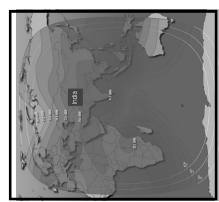

Subscribe to

www.satmag.com