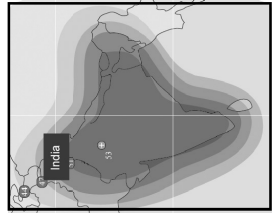

FREQ/POL	CHANNEL	SR	FEC	FREE / SCRAM	NOTES
4034 H	SUN 18: MTV India, Colors, Colors Rishrey Asia, Colors Cineplex, Nick Jr India, Colors Kannada Cinema, Colors Tamil HD, Colors Tamil, Colors HD, Colors Cineplex, Nickelodeon India	20500	2/3	Mpeg4, Irdeto 2	PAL
4034 V	Network 18: History TV 18, CNBC TV 18 Prime HD, History TV 18, News 18 Malayalam, Sonic Nickelodeon, News 18 Tamil, CNBC Bajar, News 18 Assam & North-East, News 18 India, MTV HD+	21600	5/6	Mpeg4	C Beam
4054 V	Airang World	4400	3/4	FTA	C Beam
4059 V	CTS (South Korea)	3529	3/4	FTA	C Beam
4064 H	Aljazeera English, CNBC Asia-Pacific, CGTN, EWTN Africa - Asia, ABC Australia, BBC World News South Asia, Radio Australia English for the Pacific, Radio Australia English for Asia, EWTN Radio	19850	7/8	Irdeto 2	C Beam
4064 V	Sanskar TV, Satsang TV	4400	3/4	FTA	C Beam
4076 V	Hope Channel International	2500	2/3	FTA	C Beam
4083 V	TRT World HD	3906	5/6	FTA HD	C Beam
4090 H	China Radio International	3428	3/4	FTA	C Beam
4092 V	Travel XP HD (scr), Kashish News, Taaza TV, STV Hayana News, Travel XP Tamil (scr), Sangeet Marathi, VTV News, Travel XP HD (scr), Hi Dost!, Bangla Talkies, Foodxp, Bhojpuri Cinema	14368	3/4	MPEG4	C Beam
4103 H	YTN World	2963	3/4	FTA	C Beam
4116 V	CNN News 18, News 18 UK	5720	3/4	Conax, Irdeto 2	C Beam
4124 H	IndiaSign: PTC News, PTC Punjabi, PTC Chakde, PTC Punjabi Gold, Oscar Movies Bhojpuri, PTC Simran, PTC Music	8800	5/6	DVB-S2 Mpeg 4	C Beam
4130 V	NHK World Network: NHK World Japan, NHK World Premium, NHK World Japan Radio	22193	3/5	MPEG-4	C Beam
4150 H	Jaya TV HD, Jaya Plus, Jaya Max	12800	3/4	MPEG4	C Beam
4155 V	Urdu 1 ME (scr), Peace TV Urdu, Peace TV Bangla, Peace TV Chinese, Huda TV, I Plus TV	14400	3/4	FTA / Irdeto 2	C Beam
4163 H	Zee Cinema HD, Zee TV HD, Zee Anmol, & Pictures HD, Zee Marathi HD, Zee Telugu HD, Zee Kannada HD	22500	5/6	Mpeg 4	C Beam
4182 H	WION, EZ Malli, Zee Kalak, Zee Salaam, Zee UP / Uttarakhand	7500	5/6	Mpeg 4 Conax	C Beam
4184 V	Aaj Tak India Today, Good News Today, Aaj Tak International, India Today International, Aaj Tak UK, Aaj Tak Planetcast, Sahana News, News 1st (India), News India 24x7, Anjan TV, Food Food, 1 Yes News, Q Marathi, Janta TV, Swadesh News, India Ahead, Aadinath TV, Republic TV, Harvest TV Kerala, Jai Maharashtra, Republic Bangla, 1st India, Bharat 24, Super TV (India), OK India	16296	3/4	Irdeto-2	C Beam
4195 H	Sky News International	21600	5/6	FTA Mpeg4	C Beam
4200 H	4000	1/2	PowerVu	C Beam	
GSAT-18 at 74 Deg East Bom Az 173 El 73, Bir Az 191 El 74, Del Az 184 El 56, Chennai Az 202 El 73, Bhopal Az 186 El 62 Cal Az 212 El 59					
3777 H	DD Sports, DD Retro, DD Kisan	4000	3/4	Mpeg 4 BISS	India Beam
3782 H	DD National, DD News, DD Retro, DD Sports	2000	3/4	Mpeg 4 BISS	India Beam
11578 H	Utkarsh Channel 4, Utkarsh Channel 1, Utkarsh Channel 2, Utkarsh Channel 3	5000	3/4	Mpeg 2 FTA	India Beam
11667 V	KITE VICTERS: KITE VICTERS Plus, KITE VICTERS	2000	3/4	Mpeg2 FTA	India Beam
11681 V	VTVU	2966	3/4	Mpeg 2 FTA	India Beam
11686 V	Lokshiksha Sanchar	2900	3/4	Mpeg 2 FTA	India Beam
ABS 2 at 75 deg E: Bom Az 173 El 73, Bir Az 191 El 74, Del Az 184 El 56, Chennai Az 202 El 73, Bhopal Az 186 El 62 Cal Az 212 El 59					
3606 V	AP1 TV	2707	5/6	DVB-S2	Global Beam
12524 H	Supreme Master TV, TBN Inspire International, SBN International, TBN Asia, Daystar TV, Hwazan Satellite TV	30000	1/2	FTA	India Beam
APSTAR 7 at 76.5 deg E: Bom Az 168 El 67, Bir Az 184 El 74, Del 181 El 56, Chennai Az 196 El 73, Bhopal Az 183 El 63 Cal Az 209 El 60					
3634 H	Kantipur Media Group, Kantipur TV, Kantipur Cineplex	6000	3/5	DVB-S28PSK	Asia Beam
3642 H	Image Channel	3200	3/5	MPEG-4/SD	Asia Beam
3705 H	NTV Itahari	4166	3/5	MPEG-4/HD	Asia Beam
3710 H	NTV Kohalpur	4166	3/5	MPEG-4/HD	Asia Beam
3720 H	Nepal TV: NTV Plus, NTV News, NTV National	12500	3/5	MPEG-4/HD	Asia Beam
3745 V	TeleKest: Metro 1 News, VSH News, Special TV	5000	3/5	MPEG-4/HD	Asia Beam
3753 H	KidZone+ Pakistan, Pop Pakistan, Planet Fun, Insight TV	8330	3/5	Mpeg 4	Asia Beam
3780 V	APT1 Sports, Zorins TV, Raajiv TV, Macau Lotus TV, Eurosport Asia, Eurosport Asia, FashionTV India	30000	3/4	Mpeg4	Asia Beam
3788 H	Telefilm: CTN (USA), The World Network, SBN International, The Overcomer	10700	1/2	MPEG-4/SD	Asia Beam
3844 V	Trinity Broadcasting, TBN Asia, TBN Inspire International, Telenovela Channel, 702 DZAS, The Edge Philippines	4000	3/4	DVB-S2QPSK	C Beam
3857 V	GMA Network: Pinoy TV Asia-Pacific, GMA Life TV, GMS Pinoy TV Middle East, GMA News TV, DZBB 594 Super Radyo, Barangay LS 97.1	5925	2/3	Mpeg4 PowerVu	Asia Beam
3873 V	Bol News HD, Bol Entertainment HD	8000	3/5	Mpeg 4 HD FTA	C Beam
3920 H	SPE Networks Asia: AXN Taiwan HD, Animax Asia HD, AXN East Asia HD, AXN Philippines, Gem TV, Animax Taiwan, Animax Philippines	28340	5/6	Mpeg 4	Asia Beam
3960 H	HBO: HBO Asia, Cinemax Asia, Cinemax Asia, Cinemax Asia, HBO Taiwan	30000	3/4	Mpeg 4	Asia Beam
4000 H	A1 Telekom Austria: Babyfirst TV, MyZen TV, Trace Sport Stars, Mezzo Live HD, Trace Urban Southeast Asia, Star Sports