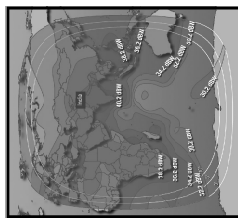

FREQ/POL	CHANNEL	SR	FEC	FREE / SCRAM	NOTES
4006 V	China, Star Sports 2 China	30000	3/4	MPEG-4	C Beam
4030 V	PSM: TV, Maldives HD, PSM News, Munnaru, YES TV HD	8800	3/5	MPEG-4/HD	C Beam
4030 H	Capital TV HD (Pakistan)	2400	3/5	FTA	Asia Beam
4080 H	STAR TV, Star Movies China, Star TV Channel International, Star Chinese Movies South East Asia, National Geographic Asia, National Geographic Wild Asia	30000	3/4	MPEG-4/HD	Asia Beam
4087 V	Zee Network, Zee Café HD, Zee Biskoje 2	5600	5/6	Mpeg4 Conax	Asia Beam
CSAT 10/GSAT 30 at 83 deg E, Bom Az 151 El 64, Bir Az 157 El 73, Del Az 168 El 55, Chennai Az 166 El 62, Cal Az 194 El 63					
3725 H	ETV NW: News 18 Madhya Pradesh & Chhattisgarh, News 18 Rajasthan, News 18 Bihar & Jharkhand, News 18 Urdu, News 18 Gujarat, News 18 Odia, Colors Bangla, Colors Marathi, Colors Kannada, Colors Infinity, VH1 India, Colors Cineplex, Colors Infinity, Colors Gujarati Cinema, Colors Bangla Cinema, Nick HD+, MTV Beats, Colors Cineplex, VH1 India, Colors Odia, Colors Gujarati	30000	3/4	Mpeg 4 Irdeto	India C Beam
3750 V	DD Uttarakhand	2900	3/4	FTA	India C Beam
3753 V	DD Chhattisgarh	2900	3/4	FTA	India C Beam
3756 H	Indiasign: Manoranjan Prime, Sidharth TV, Sidharth Gold, Sidharth Bhakti, Jay Jagannath, A1 TV, 4TV News, News World, Tribe TV, Raftaar Media, Popular TV (India), Jia News, Shubhsandesh TV, Goodnews TV (India), Samachar Plus UK, Samachar Plus Rajasthan	15000	5/6	MPEG-4/SD	ECC
3757 V	DD Jharkhand	2900	3/4	fta	India C Beam
3768 H	SVBC, SVBC Telugu, SVBC 2 Tamil, SVBC 3 Kannada, SVBC 4 Hindi	3000	3/4	Mpeg 4	ECC
3769 V	DD Harvaha	3000	3/4	FTA	India C Beam
3776 H	Ishwar Bhakti TV, Rongeen TV, Manoranjan Grand, Manoranjan TV, Nandighosha TV, News Daily 24, 6 TV Telugu, Popular TV, Sanskrit 24x7, Fateh TV, Channel Divya, Nepal 1, Enterr 10 Movies, Dargal TV, Khushboo TV, Bangla, Kalinga TV, Nation First, Hindi Khabar, Dillagi, Naaptol Telugu, Rose TV, Pitaara, Bharat Samachar, R9 TV, Sudarshan News, Khabrain Abhi Tak, INH 24x7, Prajaa TV, Channel 36 UP/UK, Music India, Sangeet Bangla, Sangeet Bhojपुरi, 9XM, 9X Jhakaas, Mastii, Naaptol, Naaptol Tamil, Naaptol Malayalam, Naaptol Kannada, Wow Cinema One, Cinema TV (India), News 11, Channell WIN, Jinvani Channel, Ind 24, Dhamaal, Maiboli, Dabangg, 9X Jalwa, B4U Kadak, Network 10, Sadhna Bhakti, Shemaroo TV, Puthuyugam TV, Argus News, Gujarat 1st, IBC Tamil TV	11250	5/6	FTA	ECC
3831 V	Gyandharra, Gyandarshan	7200	3/4	FTA	India C Beam
3839 H	Indiasign: AMV Network, Sambhav TV, TV 27 News, Phaugaa TV	3750	3/4	MPEG-4/SD	India C Beam
3847 H	Prameya News 7	1500	3/4	MPEG-4/SD	India C Beam
3852 H	Swadesh News, Bharat Today, News State BH & JH, News State MH & GA, News State Rajasthan	3600	5/6	MPEG-4/SD	India C Beam
3861 V	Kanak News, Manjari, Anadi TV	3974	3/5	FTA	India C Beam
3863 H	Kasthuri TV, Kasthuri News 24, Kasthuri Gold	6920	3/4	FTA	India C Beam
3870 H	Mega TV Network: Mega TV (India), Mega 24, Mega Music	5000	5/6	MPEG-4	India C Beam
3874 H	Prag News, Rengoni, News X World	2400	3/4	FTA	India C Beam
3883 H	Sakshi TV	4440	3/4	FTA	India C Beam
3885 V	Doordarshan, DD National, DD News, DD Bharati, DD Kisan, DD Urdu, DD Sports, Rajya Sabha TV, DD National HD, DD News, DD India	30000	3/4	FTA	India C Beam
3887 H	CTVN AKD Plus, AKD Calcutta News, CN Rashtriya	3663	5/6	Mpeg 4 FTA	ECC
3892 H	Vanitha TV	3300	3/4	FTA	India C Beam
3898 H	Planetcast: NTV India, Bhakti TV	6800	3/4	FTA	India C Beam
3925 H	Planetcast: Kerala Vision, The Q India, Shemaroo Marathi, Bana Sarv Dharam Sangam, Prime News, MKN Marathi, B4U Bhojपुरi, K News India, Epic TV, Shree Navgrah Channel, Hope Channel India, Aseeravatham TV, SriKannada, Vaanavil TV, Dhinchaak 2, Republic Bharat, Non Stop Samachar India tests, LoveWorld India, Disha TV, ANB News, Dhinchaak, Thendral TV, Subharti TV, ShowBox, News 1 India, Filamchi, Ishara TV, Gubbare, Dum TV, Kannada, Enterr 10 Rangoela, Studio Yuva, TV 9 Bangla, TV 9 Tamil, IBC 24, 9X Tashan, Azaad TV, News Nation, Jantantra TV, News State MP & CHG, News State UP & UK	28500	5/6	FTA Mpeg4	India C Beam
3949 H	Brahmaputra Tele Productions, DY 365, Nagaland TV, Jonack	3673	3/4	MPEG4 FTA	India C Beam
3954 V	Subhavartha TV, Nambikkal TV, Shralini TV, Imayam TV, Ayush TV	11572	2/3	MPEG4 FTA	India C Beam
3958 H	Total TV Haryana, BTV News, Lotus News, TV 100, India Voice, Studio One Plus, Care World TV, Sadhana Plus, 99 TV, Shekinah TV, Swaraj Express SMBC, Jehovah TV, TV 100 National, Paras Gold, APN, Kaatyayani TV, Swatantra TV	9500	7/8	(MPEG 4) FTA	India C Beam
3976 H	Zee Punjabi, Zee Vajwa	3300	7/8	Mpeg 4 Conax	India C Beam
3981 H	Taaza TV, Bflix Movies, Hare Krishna TV, Studio N News	4216	5/6	Mpeg 4	India C Beam
4005 H	ETV: ETV Telugu, ETV Bal Bharat English, ETV Bal Bharat Hindi, ETV Bal Bharat Punjabi, ETV Bal Bharat Marathi, ETV Bal Bharat Gujarati, ETV Bal Bharat Telugu, ETV Andhra Pradesh, ETV Bala Bharat Malayalam, ETV Bal Bharat Kannada, ETV Bala Bharat Tamil, ETV Balya Bharat Bangla, ETV Telangana, ETV Cinema, ETV Plus, ETV Life, ETV Abhiruchi, ETV Cinema, ETV Plus, ETV Bal Bharat, ETV Bal Bharat Odia, ETV Balya Bharat Assamese	26666	3/4	(MPEG 4) Irdeto 2	India C Beam
4030 H	MH1 Prime, MH1 Music, Shradddha Mh One, Shradddha Mh One, Mh 1 Dii Se	4440	3/4	MPEG 4 FTA	Wide Beam

Subscribe to
SATTELLITE
Cable TV
www.scattmag.com