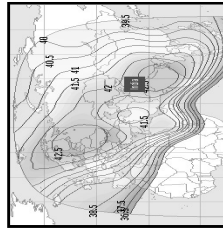

CHANNEL GUIDE

UPDATED AS OF 1ST DECEMBER 2022 FTA = Free To Air • SCR = Scrambled • Radio Channels in Italics

FREQ/POL	CHANNEL	SR	FEC	FREE / SCRAM	NOTES
INTELSAT 17 AT 66 Deg E:					
3845 V	Tata: Kalaigarth TV, Kalaigarth Seithigal, Isai Aruvi, Sirippoli, Chithiram, Kalaigarth Muralu TV, Vendhar TV, News 7 Tamil, MK Times, MK Six, Sai TV, Hindu Dharmam, TV 5 Kamada, Malai Muralu TV, Malar TV, News J, Patrika Rajasthan, Sangamam TV, Sariram TV	28800	5/6	Mpeg 2 / Mpeg 4	Landmass beam
3876 H	Indiasign: CVR English, CVR OM Spiritual, Orange Bangla TV, Nireekshana TV, Pasand TV, DA News Plus, Hornbill TV, Madhimumam TV, NK TV 24x7	14300	3/4	Mpeg4 FTA	Landmass beam
3885 V	SUN NW: Sun TV, KTV, Sun News, Sun Music, Gemini TV, Gemini Movies, Gemini Comedy, Udaya TV, Udaya Movies, Surya TV, Surya TV HD, Chutti TV, Kochu TV, Gemini Music, Surya Movies, Gemini Music HD, Gemini Movie HD, Udaya HD, Sun Bangla, Sun Marathi	30000	3/4	Mpeg4 Irdeto 2	Landmass beam
3894 H	Indiasign: HMTV, Aradhana TV, T News, MBC TV, Calvary TV, Prathana Bhawan TV, 7 S Music, ABN, V6 News, CVR News, Mercy TV (India), FM News, CVR Health, Inews, 10TV, 1 Sports	13840	5/6	DVB S2 Mpeg 4	Landmass beam
3914 H	New Delhi TV, NDTV 24x7, NDTV India, NDTV Profit, NDTV Prime, NDTV Good Times	11200	3/4	Mpeg4 Irdeto 2	Landmass beam
3925 V	Sun TV NW: Kushi TV, Udaya Music, Chintu TV, Adithya TV, Udaya Comedy, Surya Comedy, Surya Music, Sun Life, Gemini Life, Sun TV HD, KTV HD, Sun Music HD, Gemini TV HD	30000	3/4	Mpeg 4	Landmass beam
3932 H	Indo-Teleports: Peppers TV, Maha Punjabi, Total TV, Hayana, Chardikka Time TV, Enterr10 Bangla, Enterr 10	18330	2/3	DVB S2	Landmass beam
3936 H	Thanthi TV, Janam TV, Jothi TV, Nambikkal TV, News Tamil 24x7	14400	2/3	MPEG-4/SD	Landmass beam
3984 H	VoA TV Global HD, VoA TV Indian Ocean HD, VoA TV China HD, VoA TV Africa HD, God TV Asia, Colors Mena HD, (scr) Planetcast, Shalom TV India, Media One, Kaumudy TV, Powenvision TV, Saihyam TV, Dheeran TV, Harvest TV 24x7, Safari, Aashirwad, Darshana TV Middle East, Dighvijay News 24x7, Tunes 6 Music, Velicham TV, Studio One +, Samachar Plus 24x7, Reporter	14400	3/4	DVB-S2 Mpeg4	Landmass beam
4006 H	Tata: Angel TV India, Captain TV, Imayam TV, Madha TV, Makkal TV, Kairaji Channel, We, Moon TV, Puthiya Thalaimurai, Sankara TV, Subhavartha TV, Tamilan TV, Vasanth TV, Win TV, Polimer, Public TV, Captan News, TV5 News, Polimer News, MK TV, Public Music TV, Kairali, Arabiya, Public Movies, Mathrubhumi News, Kappa TV	30000	3/4	Mpeg 4	Landmass beam
4024 H	PlanetCast: Vijay TV, Asianet News, Asianet ME, Suvarna News, Amrita TV, Goodness TV, Jaithind TV, Jeevan TV, Manorama News Intnl., 24 News, Flowers TV (scr), Sakhi TV	14400	2/3	Mpeg 4	Landmass beam
INTELSAT 20 / 36 at 68.50 deg E: Bom Az 193 El 67, Bir Az 215 El 71, Del 197 El 55, Chennai Az 222 El 61, Bhopal Az 202 El 61 Cal Az 223 El 55					
3715 V	KBS Korea	2800	2/3	Mpeg4	C Beam
3723 V	Indiasign: TV 9 Telugu, TV 9 Kannada, TV 9 Marathi, TV 9 Gujarati, TV 9 Bharatvarshi, Mahaa News	9600	3/4	Mpeg 4 DVB S2	C Beam
3739 H	Discovery Networks India: Discovery Channel India, DTamil, Animal Planet India, Investigation Discovery India, Investigation Discovery India, Discovery Science India, Discovery Turbo India, TLC India, Discovery HD, World India, Discovery Kids India, TLC HD India, Animal Planet HD World India	30000	3/4	Mpeg4 PowerVu	C Beam
3769 V	Aastha TV, Arihant TV, Aastha Tamil, Aastha Telugu, Aastha Kannada	7200	3/4	Mpeg 4	C Beam
3774 V	Aastha TV	2944	3/4	FTA	C Beam
3777 V	Aastha Bhajan, Vedic TV	2940	3/4	FTA	C Beam
3782 V	CGN TV	2965	3/4	FTA	C Beam
3788 V	J Movies	4400	2/3	Mpeg4 Irdeto2	C Beam
3795 H	Times Group: Times Now, Zoom, ET Now, Movies Now, Movies Now+ HD, Romedu Now, Mirror Now, Times Now World HD, MNX HD, Movies Now HD, Romedu Now HD, MNX, ET Now Swadesh, Times Now Navbharat	30000	3/4	Mpeg4 Irdeto	C Beam
3795 V	Ariqang World HD	5580	2/3	DVB S2 Mpeg 4	C Beam
3828 V	Indo Teleports: Jan TV, Khabar, Fast, Pratinid Time, GS TV, Jan TV + (scr), Maha Movies, Fakt Marathi	7200	3/4	FTA Irdeto	C Beam
3850 V	Viacom 18: Colors Marathi HD, Colors Bangla HD, Colors Kannada HD, Colors Central India, MTV Beats	14400	8/9	Mpeg4 Irdeto2	C Beam
3868 H	Sports Inspires Life: Sony Ten 1 to 4, Sony Marathi	14450	3/4	Mpeg 4	C Beam
3868 V	Vaa Movies, True Sports TV, Cinema TV, Naaptol Tamil, Naaptol Kannada, MTV Beats HD (scr), Colors Cineplex HD (scr)	14400	2/3	Mpeg 4	C Beam
3890 V	Daystar TV	1954	5/6	FTA	C Beam
3900 H	Sony Pictures Networks India: Sony SAB TV India, Sony Pix, Sony Aath, Sony Six, Sony Pal, Sony Max India, Sony Max 2, SET India	22222	5/6	Mpeg 4	C Beam
3922 V	KBS World HD	6510	3/4	Mpeg 4/ Xcrypt	C Beam
3922 V	India TV, India TV	7000	5/6	Mpeg 4 Irdeto	C Beam
3930 H	Sports Inspires Life: Sony Six HD, Sony Ten 2 HD, Sony Ten 3 HD, Ten Cricket HD	25000	2/3	Mpeg 4	C Beam
3974 H	Zee Turner: Pogo, CNN Intl S, Asia, Cartoon Network Pakistan, Cartoon Network India	19500	3/4	PowerVu	C Beam
3974 V	Zee NW: Zee Talkies HD, Zee Bangla HD, Zee Tamil HD, Zee Kerala HD, Zee Cinemalu HD, Zee Chitramandir	22500	5/6	Mpeg 4 Conax	C Beam
3993 H	Viacom 18: MTV India, Colors Rishtey Asia, Colors Asia Pacific	4000	2/3	Mpeg4, Irdeto	C Beam
3995 V	Sun 18 Media Services: CNBC TV 18, CNBC Awaaz, News 18 Lokmat, CNBC Bajaj, CNBC TV 18 Prime HD & TV Middle East, Zee Zest	6666	3/4	Mpeg 4 Irdeto	C Beam
4000 H	Lamhas: Shubh TV, Abzy Movies, Sandesh News, Shubh Cinema, Abzy Cool, Abzy Dhakat, InSync	7500	3/4	Mpeg 4 Conax	C Beam
4003 V	Indiasign: News Time Bangla, Rupashi Bangla, Aakash Aath, Dhoom Music, R Plus, News Time Assam, Manoranjan Movies, R+ Gold	7200	3/4	Mpeg4 DVB S2	C Beam
4013 H		7200	3/4	Mpeg 4 DVB S2	C Beam