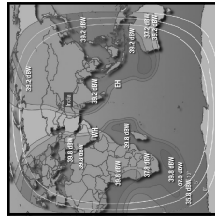

FREQ/POL	CHANNEL	SR	FEC	FREE / SCRAM	NOTES
4034 H	SUN 18: MTV India, Colors, Colors Rishrey Asia, Colors Cineplex, Nick Jr India, Colors Kannada Cinema, Colors Tamil HD, Colors Tamil, Colors HD, Colors Cineplex, Nickelodeon India	20500	2/3	Mpeg4, Irdeto 2	PAL
4034 V	Network 18: History TV 18, CNBC TV 18 Prime HD, History TV 18, News 18 Malayalam, Sonic Nickelodeon, News 18 Tamil, CNBC Bajar, News 18 Assam & North-East, News 18 India, MTV HD+	21600	5/6	Mpeg4	C Beam
4054 V	Airang World	4400	3/4	FTA	C Beam
4059 V	CTS (South Korea)	3529	3/4	FTA	C Beam
4064 H	Aljazeera English, CNBC Asia-Pacific, CGTN, EWTN Africa - Asia, ABC Australia, BBC World News South Asia, Radio Australia English for the Pacific, Radio Australia English for Asia, EWTN Radio	19850	7/8	Irdeto 2	C Beam
4064 V	Sanskar TV, Satsang TV	4400	3/4	FTA	C Beam
4076 V	Hope Channel International	2500	2/3	FTA	C Beam
4083 V	TRT World HD	3906	5/6	FTA HD	C Beam
4090 H	China Radio International	3428	3/4	FTA	C Beam
4092 V	Travel XP HD (scr), Kashish News, Taaza TV, STV Hayana News, Travel XP Tamil (scr), Sangeet Marathi, VTV News, Travel XP HD (scr), Hi Dost!, Bangla Talkies, Foodxp, Bhojpuri Cinema	14368	3/4	MPEG4	C Beam
4103 H	YTN World	2963	3/4	FTA	C Beam
4116 V	CNN News 18, News 18 UK	5720	3/4	Conax, Irdeto 2	C Beam
4124 H	IndiaSign: PTC News, PTC Punjabi, PTC Chakde, PTC Punjabi Gold, Oscar Movies Bhojpuri, PTC Simran, PTC Music	8800	5/6	DVB-S2 Mpeg 4	C Beam
4130 V	NHK World Network: NHK World Japan, NHK World Premium, NHK World Japan Radio	22193	3/5	MPEG-4	C Beam
4150 H	Jaya TV HD, Jaya Plus, Jaya Max	12800	3/4	MPEG4	C Beam
4155 V	Urdu 1 ME (scr), Peace TV Urdu, Peace TV Bangla, Peace TV Chinese, Huda TV, I Plus TV	14400	3/4	FTA / Irdeto 2	C Beam
4163 H	Zee Cinema HD, Zee TV HD, Zee Anmol, & Pictures HD, Zee Marathi HD, Zee Telugu HD, Zee Kannada HD	22500	5/6	Mpeg 4	C Beam
4182 H	WION, EZ Malli, Zee Kalak, Zee Salaam, Zee UP / Uttarakhand	7500	5/6	Mpeg 4 Conax	C Beam
4184 V	Aaj Tak India Today, Good News Today, Aaj Tak International, India Today International, Aaj Tak UK, Aaj Tak Planetcast, Sahana News, News 1st (India), News India 24x7, Anjan TV, Food Food, 1 Yes News, Q Marathi, Janta TV, Swadesh News, India Ahead, Aadinath TV, Republic TV, Harvest TV Kerala, Jai Maharashtra, Republic Bangla, 1st India, Bharat 24, Super TV (India), OK India	16296	3/4	Irdeto-2	C Beam
4195 H	Sky News International	21600	5/6	FTA Mpeg4	C Beam
4200 H	4000	1/2	PowerVu	C Beam	
GSAT-18 at 74 Deg East Bom Az 173 El 73, Bir Az 191 El 74, Del Az 184 El 56, Chennai Az 202 El 73, Bhopal Az 186 El 62 Cal Az 212 El 59					
3777 H	DD Sports, DD Retro, DD Kisan	4000	3/4	Mpeg 4 BISS	India Beam
3782 H	DD National, DD News, DD Retro, DD Sports	2000	3/4	Mpeg 4 BISS	India Beam
11578 H	Utkarsh Channel 4, Utkarsh Channel 1, Utkarsh Channel 2, Utkarsh Channel 3	5000	3/4	Mpeg 2 FTA	India Beam
11667 V	KITE VICTERS: KITE VICTERS Plus, KITE VICTERS	2000	3/4	Mpeg2 FTA	India Beam
11681 V	VTVU	2966	3/4	Mpeg 2 FTA	India Beam
11686 V	Lokshiksha Sanchar	2900	3/4	Mpeg 2 FTA	India Beam
ABS 2 at 75 deg E: Bom Az 173 El 73, Bir Az 191 El 74, Del Az 184 El 56, Chennai Az 202 El 73, Bhopal Az 186 El 62 Cal Az 212 El 59					
3606 V	AP1 TV	2707	5/6	DVB-S2	Global Beam
12524 H	Supreme Master TV, TBN Inspire International, SBN International, TBN Asia, Daystar TV, Hwazan Satellite TV	30000	1/2	FTA	India Beam
APSTAR 7 at 76.5 deg E: Bom Az 168 El 67, Bir Az 184 El 74, Del 181 El 56, Chennai Az 196 El 73, Bhopal Az 183 El 63 Cal Az 209 El 60					
3634 H	Kantipur Media Group, Kantipur TV, Kantipur Cineplex	6000	3/5	DVB-S28PSK	Asia Beam
3642 H	Image Channel	3200	3/5	MPEG-4/SD	Asia Beam
3705 H	NTV Itahari	4166	3/5	MPEG-4/HD	Asia Beam
3710 H	NTV Kohalpur	4166	3/5	MPEG-4/HD	Asia Beam
3720 H	Nepal TV: NTV Plus, NTV News, NTV National	12500	3/5	MPEG-4/HD	Asia Beam
3745 V	TeleKest: Metro 1 News, VSH News, Special TV	5000	3/5	MPEG-4/HD	Asia Beam
3753 H	KidZone+ Pakistan, Pop Pakistan, Planet Fun, Insight TV	8330	3/5	Mpeg 4	Asia Beam
3780 V	APT1 Sports, Zorins TV, Raajiv TV, Macau Lotus TV, Eurosport Asia, Eurosport Asia, FashionTV India	30000	3/4	Mpeg4	Asia Beam
3788 H	Telefilm: CTN (USA), The World Network, SBN International, The Overcomer	10700	1/2	MPEG-4/SD	Asia Beam
3844 V	Trinity Broadcasting, TBN Asia, TBN Inspire International, Telenovela Channel, 702 DZAS, The Edge Philippines	4000	3/4	DVB-S2QPSK	C Beam
3857 V	GMA Network: Pinoy TV Asia-Pacific, GMA Life TV, GMS Pinoy TV Middle East, GMA News TV, DZBB 594 Super Radyo, Barangay LS 97.1	5925	2/3	Mpeg4 PowerVu	Asia Beam
3873 V	Bol News HD, Bol Entertainment HD	8000	3/5	Mpeg 4 HD FTA	C Beam
3920 H	SPE Networks Asia: AXN Taiwan HD, Animax Asia HD, AXN East Asia HD, AXN Philippines, Gem TV, Animax Taiwan, Animax Philippines	28340	5/6	Mpeg 4	Asia Beam
3960 H	HBO: HBO Asia, Cinemax Asia, Cinemax Asia, Cinemax Asia, HBO Taiwan	30000	3/4	Mpeg 4	Asia Beam
4000 H	A1 Telekom Austria: Babyfirst TV, MyZen TV, Trace Sport Stars, Mezzo Live HD, Trace Urban Southeast Asia, Star Sports